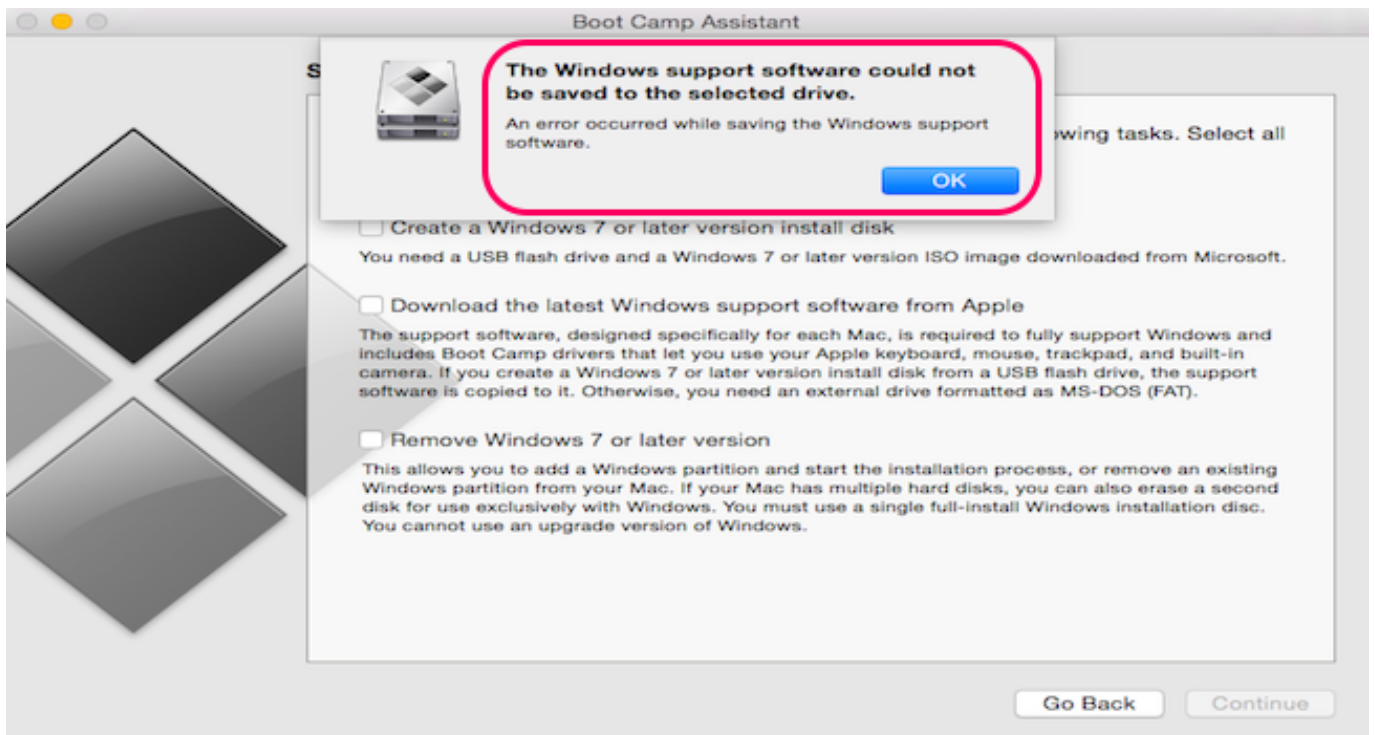

DOWNLOAD

[Mac Will Not Allow Me To Partition For Boot Camp](#)

[Mac Will Not Allow Me To Partition For Boot Camp](#)